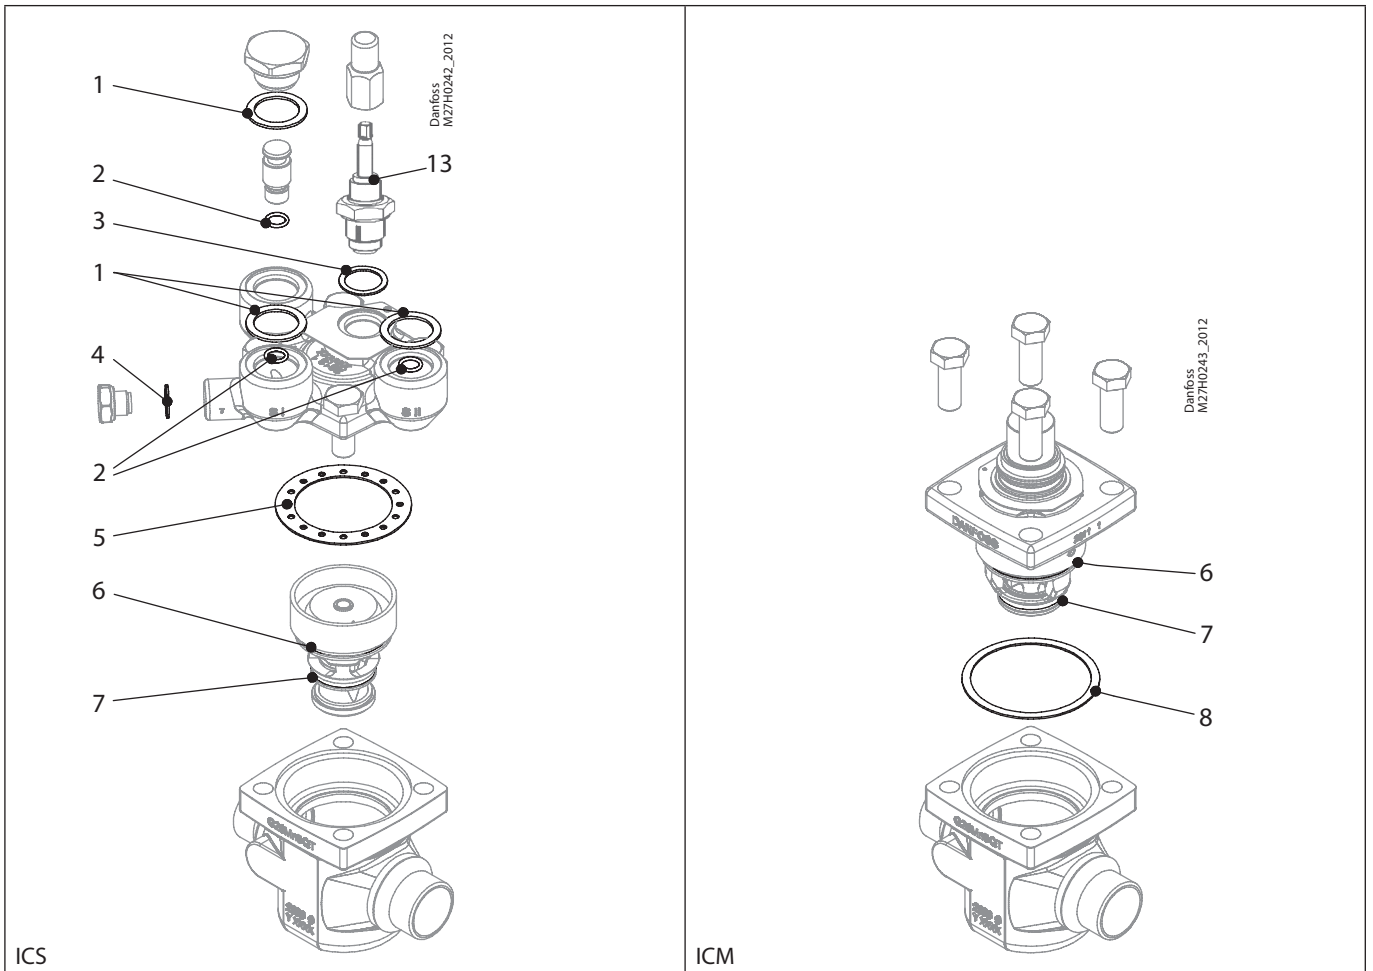

Installation guide – Spare parts and accessories

Inspection kit | Code number 027H2218
ICS, size 25-5 to 25-25 / ICM, size 25

<p>1 = Fibre</p> <p>Total no. = 3</p>	<p>2 </p> <p>Total no. = 3</p>	<p>3 = Alu.</p> <p>Total no. = 1</p>	<p>4 = Alu.</p> <p>Total no. = 1</p>	<p>5 = Fibre</p> <p>Total no. = 1</p>
<p>6 </p> <p>Total no. = 1</p>	<p>7 </p> <p>Total no. = 2</p>	<p>8 = Fibre</p> <p>Total no. = 1</p>	<p>13 </p> <p>Total no. = 1</p>	