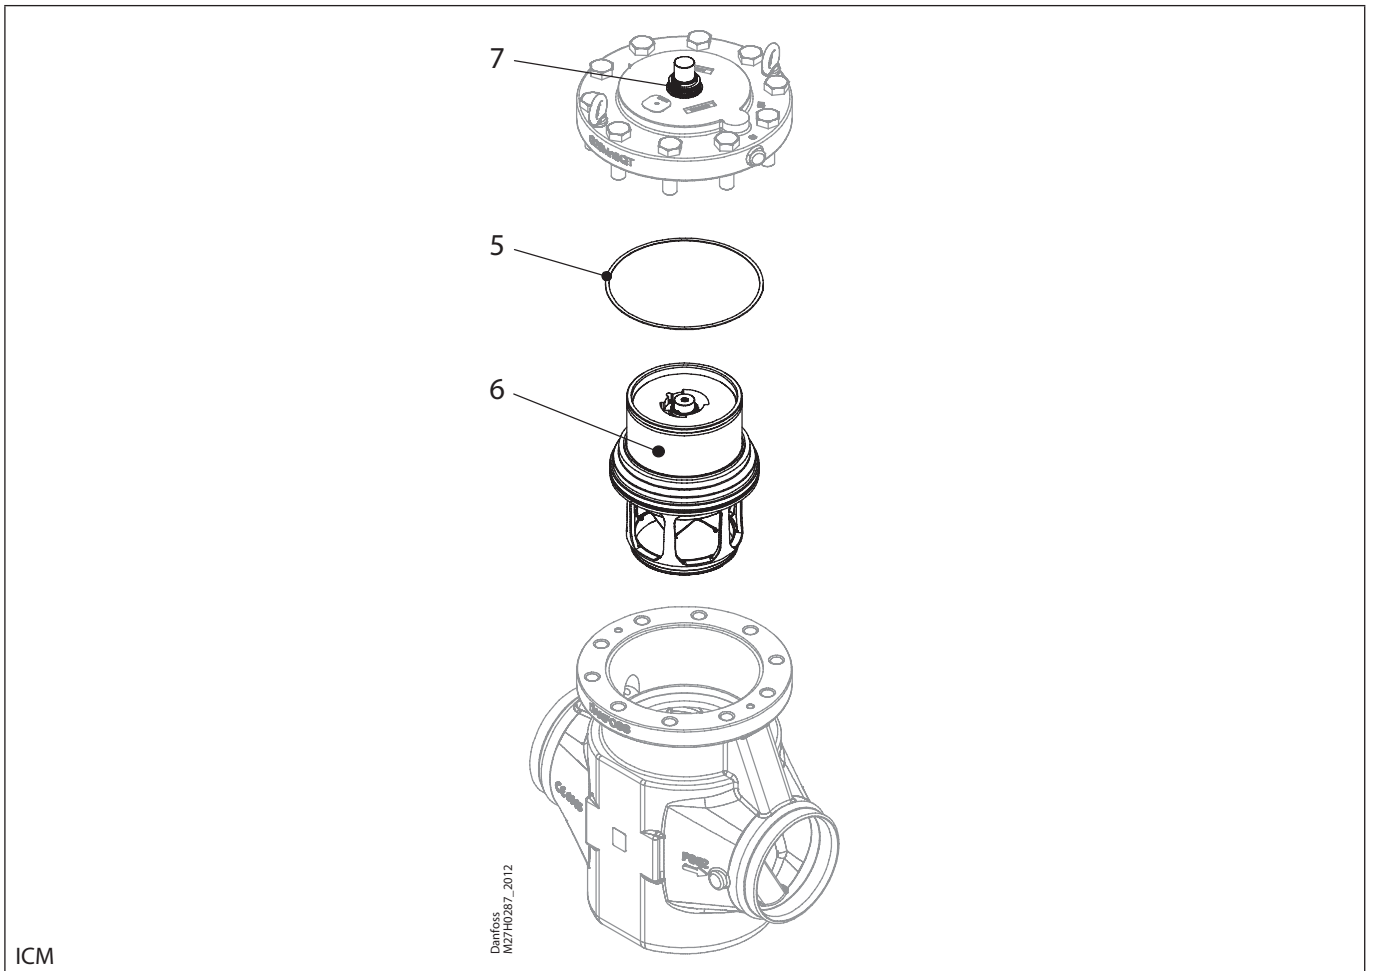

Installation guide – Spare parts and accessories

Overhaul kit | Code number 027H7176
 ICM, size 150

<p>5</p> <p>Legend: = Fibre</p> <p>Dimensions: $\text{Ø}220 \text{ mm}$, $\text{Ø}8.66''$</p> <p>Total no. = 1</p>	<p>6</p> <p>Dimensions: $\text{Ø}150 \text{ mm}$, $\text{Ø}5.91''$</p> <p>Total no. = 1</p>	<p>7</p> <p>Total no. = 1</p>
--	--	--------------------------------------