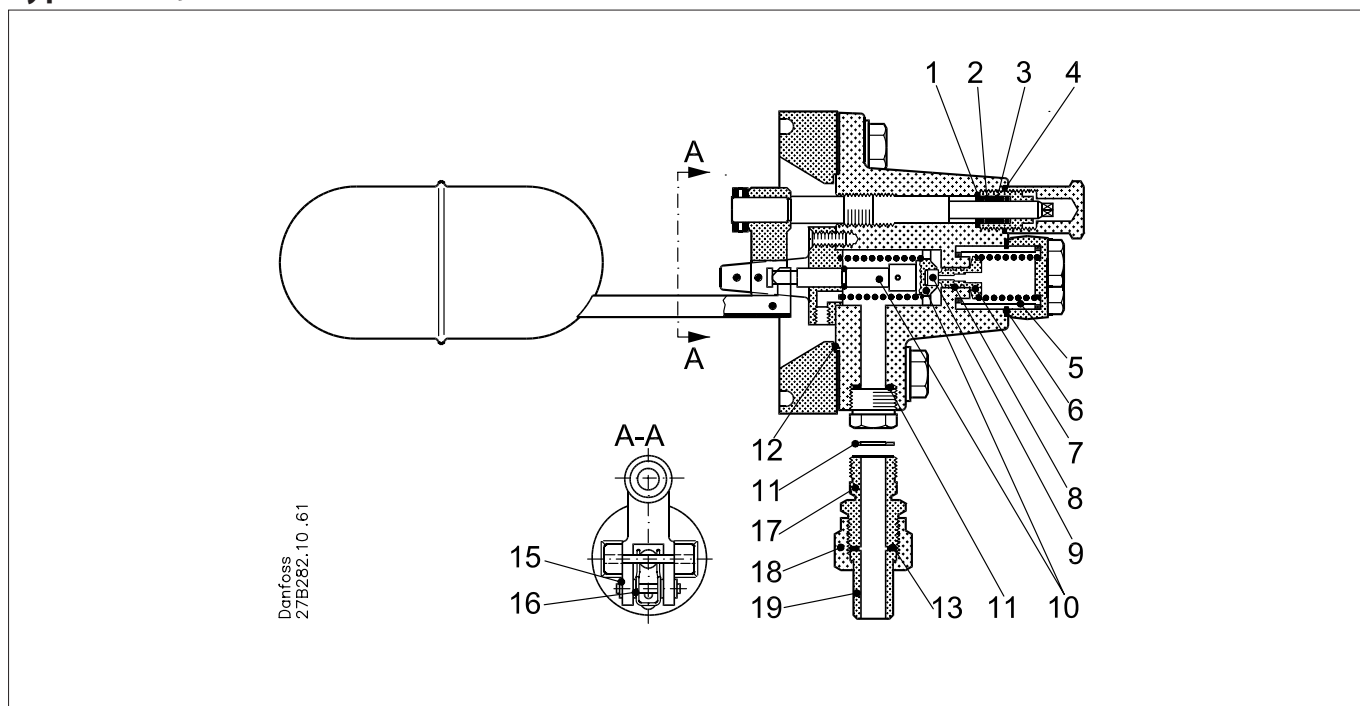

Data sheet – Spare parts and accessories

Float valves
Types SV 4, SV 5 and SV 6

Description	Pos. #	Qty.	Code no.	
Seal kit				
Sealing ring	1	1	027B2070	
O-ring	2	2		
Washer	3	1		
Washer, nylon	4	1		
Gasket	6	1		
Alu gasket	11	2		
Gasket	12	1		
Alu gasket	13	2		
Alu gasket	14	2		
Service kit				
Valve plate, teflon	9	1		027B2073
Cone incl. tap	10	1		
Locking ring	15	2		
Washer, nylon	16	2		
Strainer				
Strainer	5	1	027B2071	
Orifice assembly				
Gasket	6	1	027B2080	
Orifice dia. 1.0 mm	7	1		
O-ring	8	1		
Valve plate, nylon	9	1		
Orifice assembly				
Gasket	6	1	027B2081	
Orifice dia. 1.5 mm	7	1		
O-ring	8	1		
Valve plate, nylon	9	1		
Orifice assembly				
Gasket	6	1	027B2082	
Orifice dia. 2.0 mm	7	1		
O-ring	8	1		
Valve plate, nylon	9	1		

Description	Pos. #	Qty.	Code no.
Orifice assembly			
Gasket	6	1	027B2083
Orifice dia. 1.0 mm	7	1	
O-ring	8	1	
Valve plate, nylon	9	1	
Orifice assembly			
Gasket	6	1	027B2084
Orifice dia. 1.0 mm	7	1	
O-ring	8	1	
Valve plate, nylon	9	1	
Orifice assembly (default SV 4)			
Gasket	6	1	027B2085
Orifice dia. 3.0 mm	7	1	
O-ring	8	1	
Valve plate, nylon	9	1	
Orifice assembly (default SV 5)			
Gasket	6	1	027B2086
Orifice dia. 3.5 mm	7	1	
O-ring	8	1	
Valve plate, nylon	9	1	
Orifice assembly (default SV 6)			
Gasket	6	1	027B2087
Orifice dia. 4.0 mm	7	1	
O-ring	8	1	
Valve plate, nylon	9	1	
Orifice assembly (default SV 6)			
Alu gasket	11	1	027B2075
Alu gasket	13	1	
Nipple	17	1	
Union	18	1	
Welding nipple	19	1	